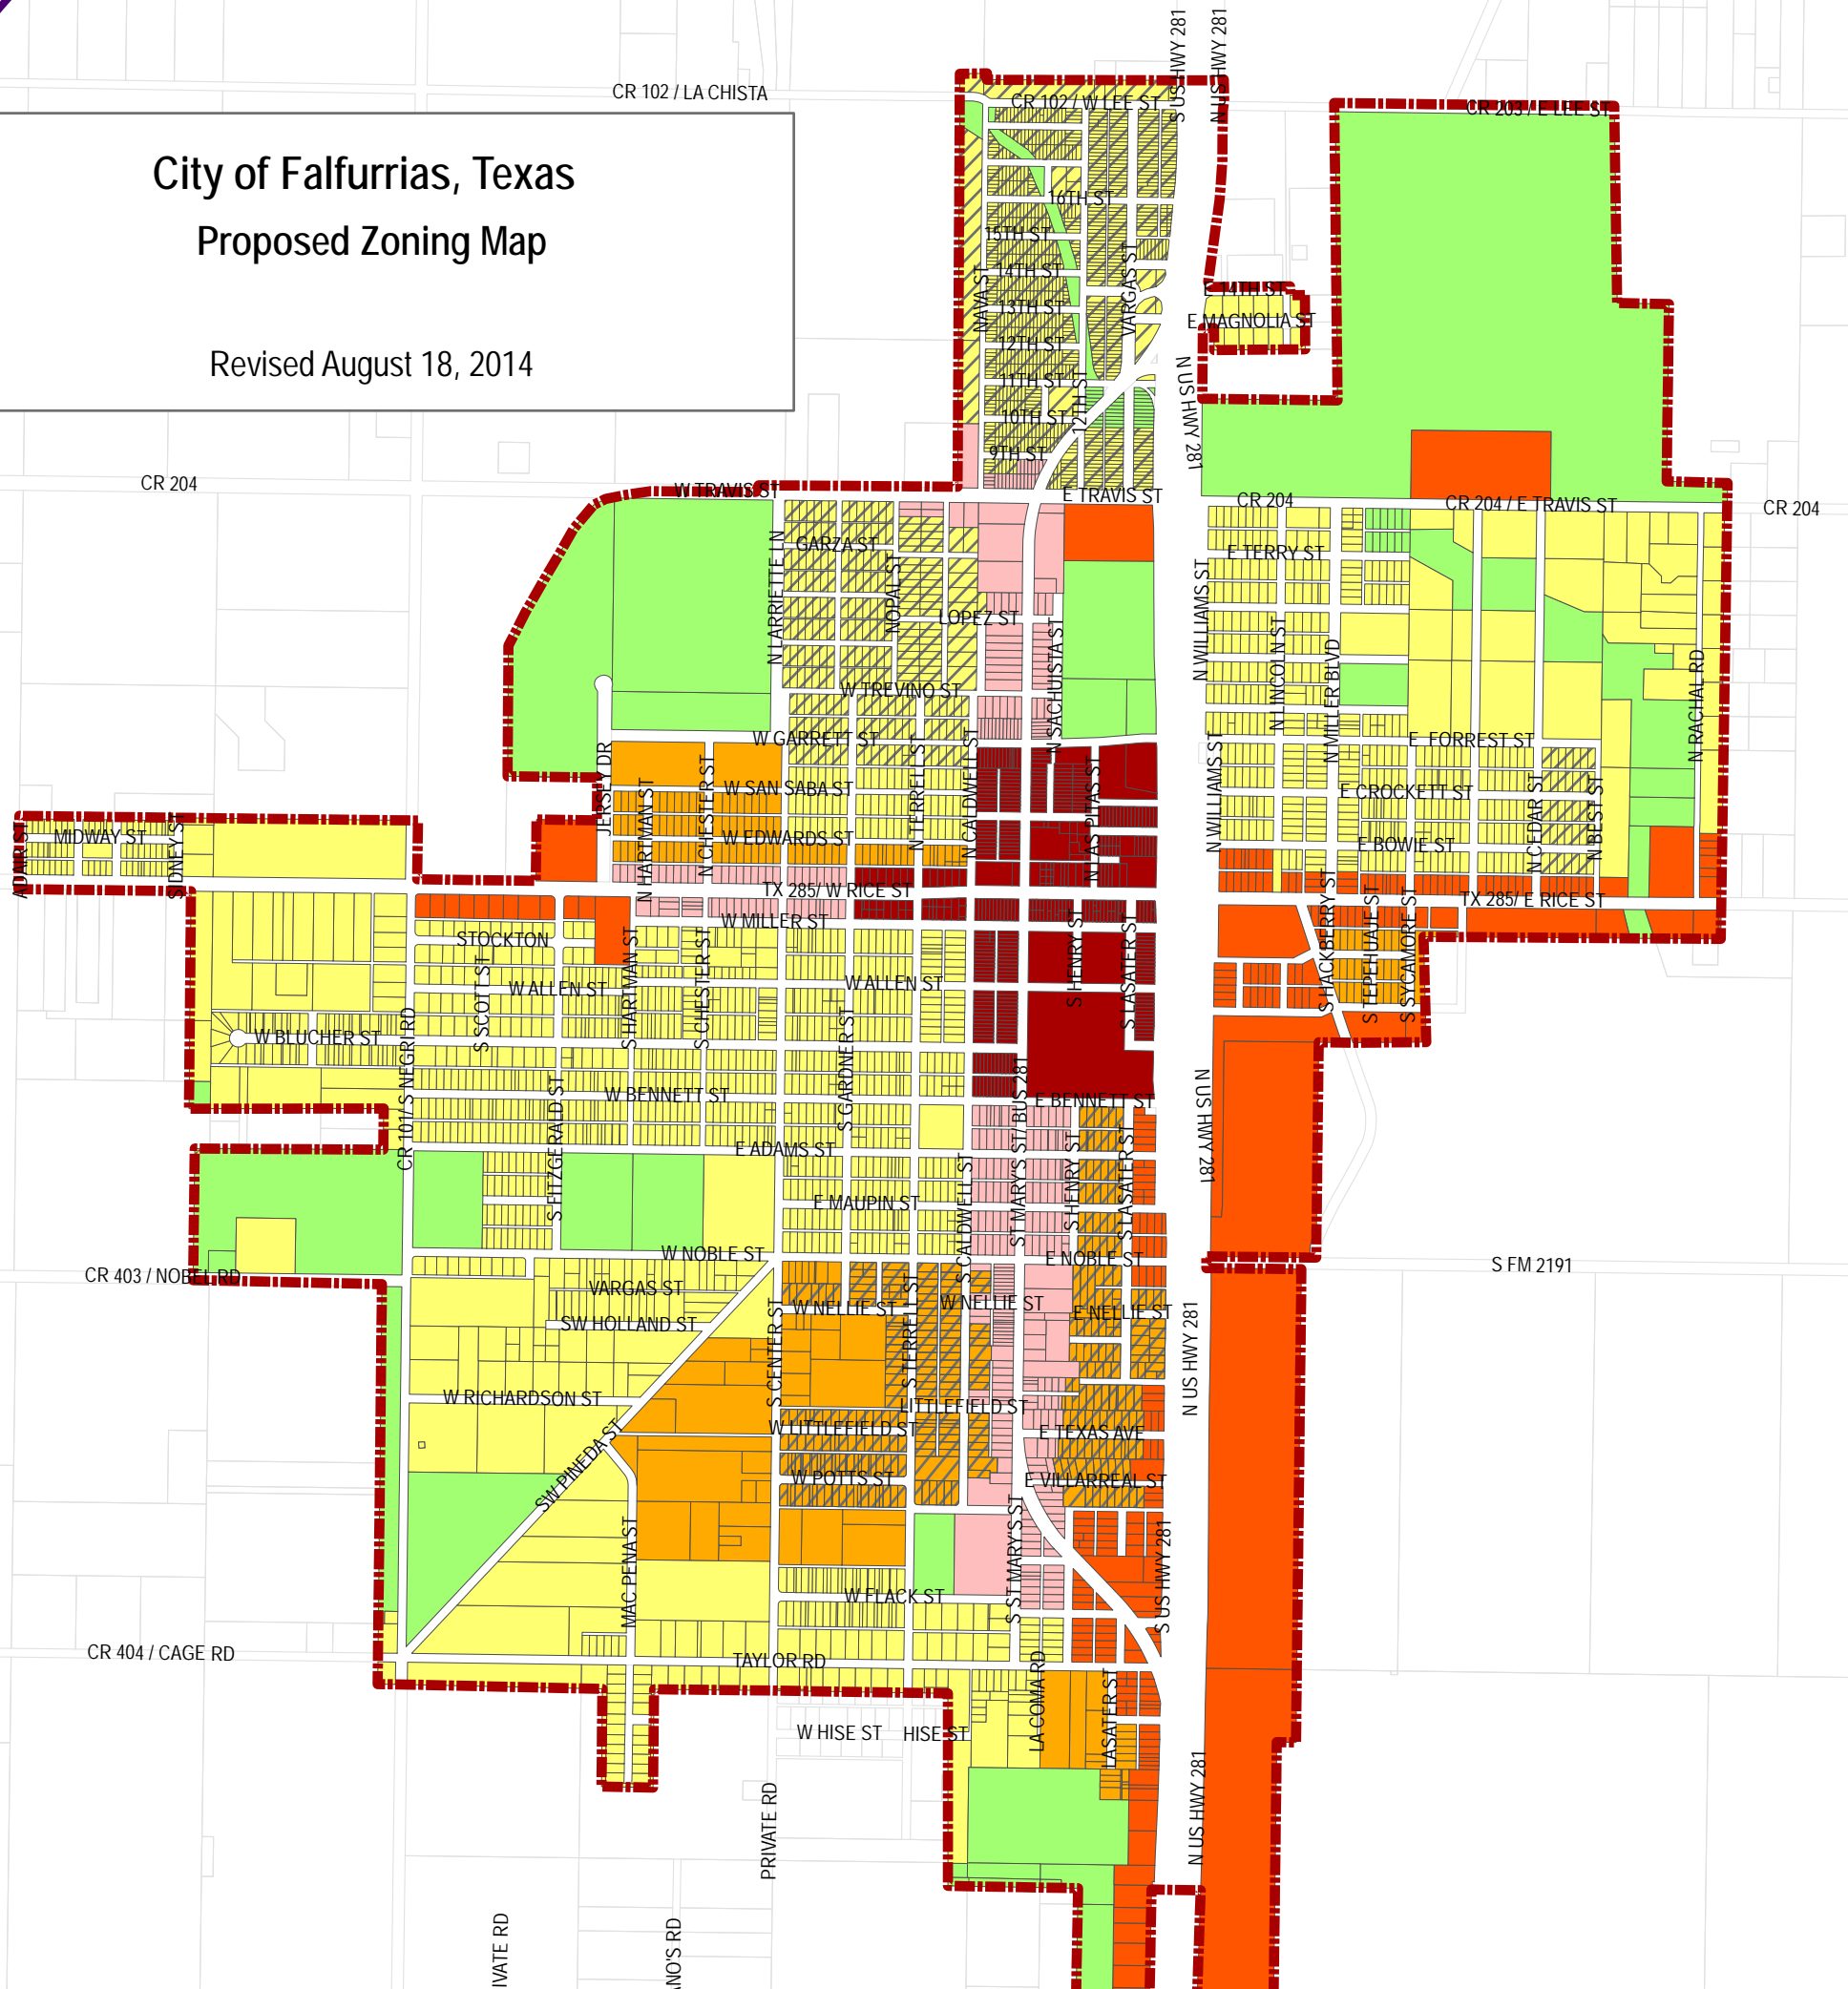

City of Falfurrias, Texas Proposed Zoning Map

Revised August 18, 2014

Legend

-  City Limits
-  Extent of Extraterritorial Jurisdiction (ETJ)

Proposed Zoning District Boundaries August 2014

-  "A" Agricultural District
-  "C" Commercial District
-  "R-1" Single-Family Residential District
-  "R-1M" Single-Family Residential District
-  "R-2" Multi-Family Residential District
-  "R-2M" Multi-Family Residential District
-  "TC" Town Core District
-  "TE" Town Edge District